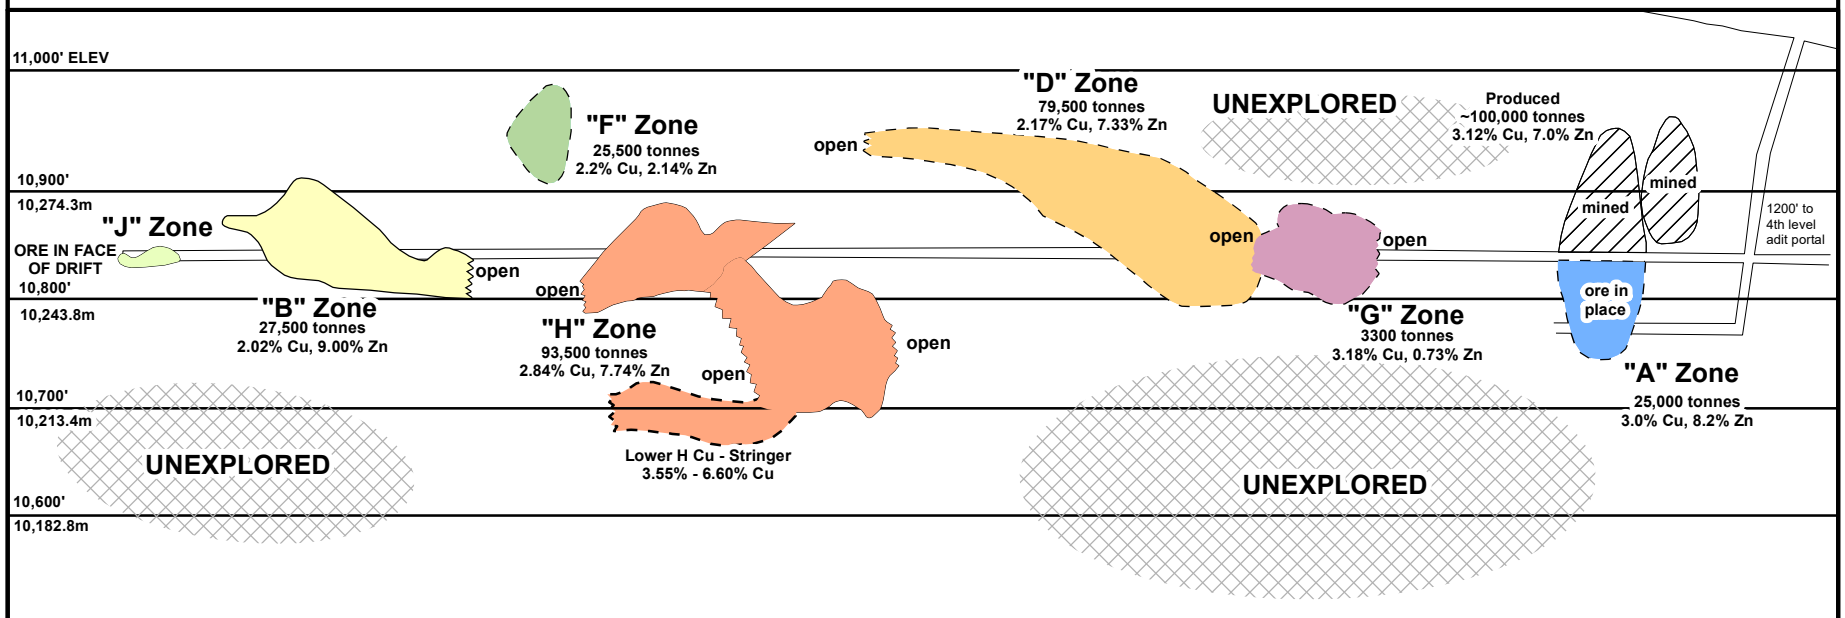

York Harbour Mine Site Ore Bodies ('Zones') in Plan View and Cross-Section

Plan View

Elevation View

Source: Noranda Exploration Company (1990)